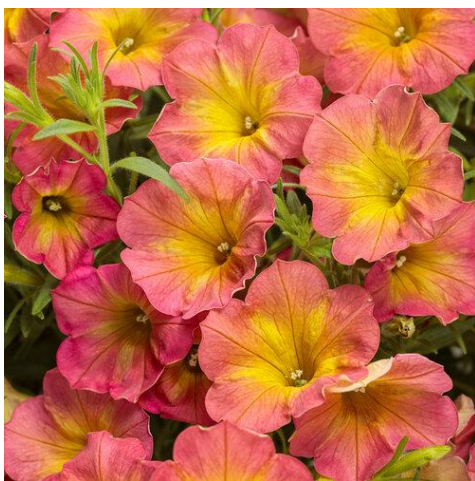

### Round Planter Design:

Green Spike Dracaena

Canna Cannova Rose (only in sheltered parks)

Rudbeckia Indian Summer

Buenos Aires Verbena

Salvia Victoria Blue

Geranium Calliope Large Pink

Supertunia Lovie Dovie

Supertunia Royal Magenta

Glechoma Creeping Charlie Green

Rectangular Planter Design:

Green Spike Dracaena

Verbena Buenos Aires

Verbena Buenos Aires

Rudbeckia Indian Summer

Marigold Tangerine Gem

Geranium Calliope Large Geranium

Geranium Calliope Large Geranium

Supertunia Persimmon

Supertunia Royal Velvet

Glechoma Creeping Charlie Green